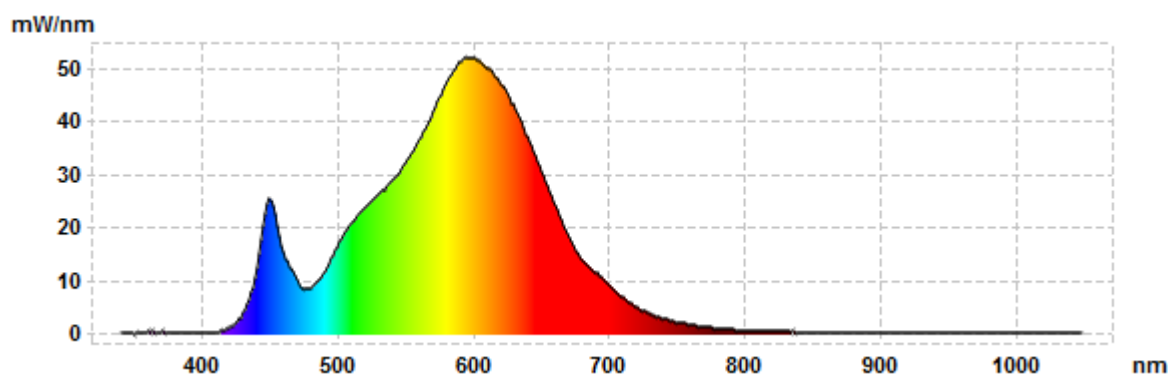

Spectrum Test Report

DEKO-LIGHT
ELEKTRONIK VERTRIEBS GMBH

Client name:	Deko Light Elektronik Vertriebs GmbH	Report time:	2018-09-26
Item No:	348105	Model name:	Sculptoris 60

Results

Spectrum

CIE 1931 2° observer		CIE 1964 10° observer		Color Parameters	
x	0.4440	x	0.4513	CCT [k]	2943
y	0.4115	y	0.4064	Chromaticity Error	0.003
u'	0.2519	u'	0.2589	Color Peak	600.72
v'	0.5253	v'	0.5245	Color Peak Value	52.30
				Color Dominant	582.4
				Radiometric	7.6962
Rendering Indices		Ra	80.6		
R1	77.9	R8	56.2		
R2	88.8	R9	0.1	Electrical Parameters	
R3	96.8	R10	75.1	Luminous [lm]	2542.66
R4	78.1	R11	76.8	Luminous Efficacy [lm/W]	60.5395
R5	78.0	R12	66.5	Power [W]	42
R6	86.2	R13	80.2	Current [A]	0
R7	82.5	R14	98.7	Voltage [V]	230