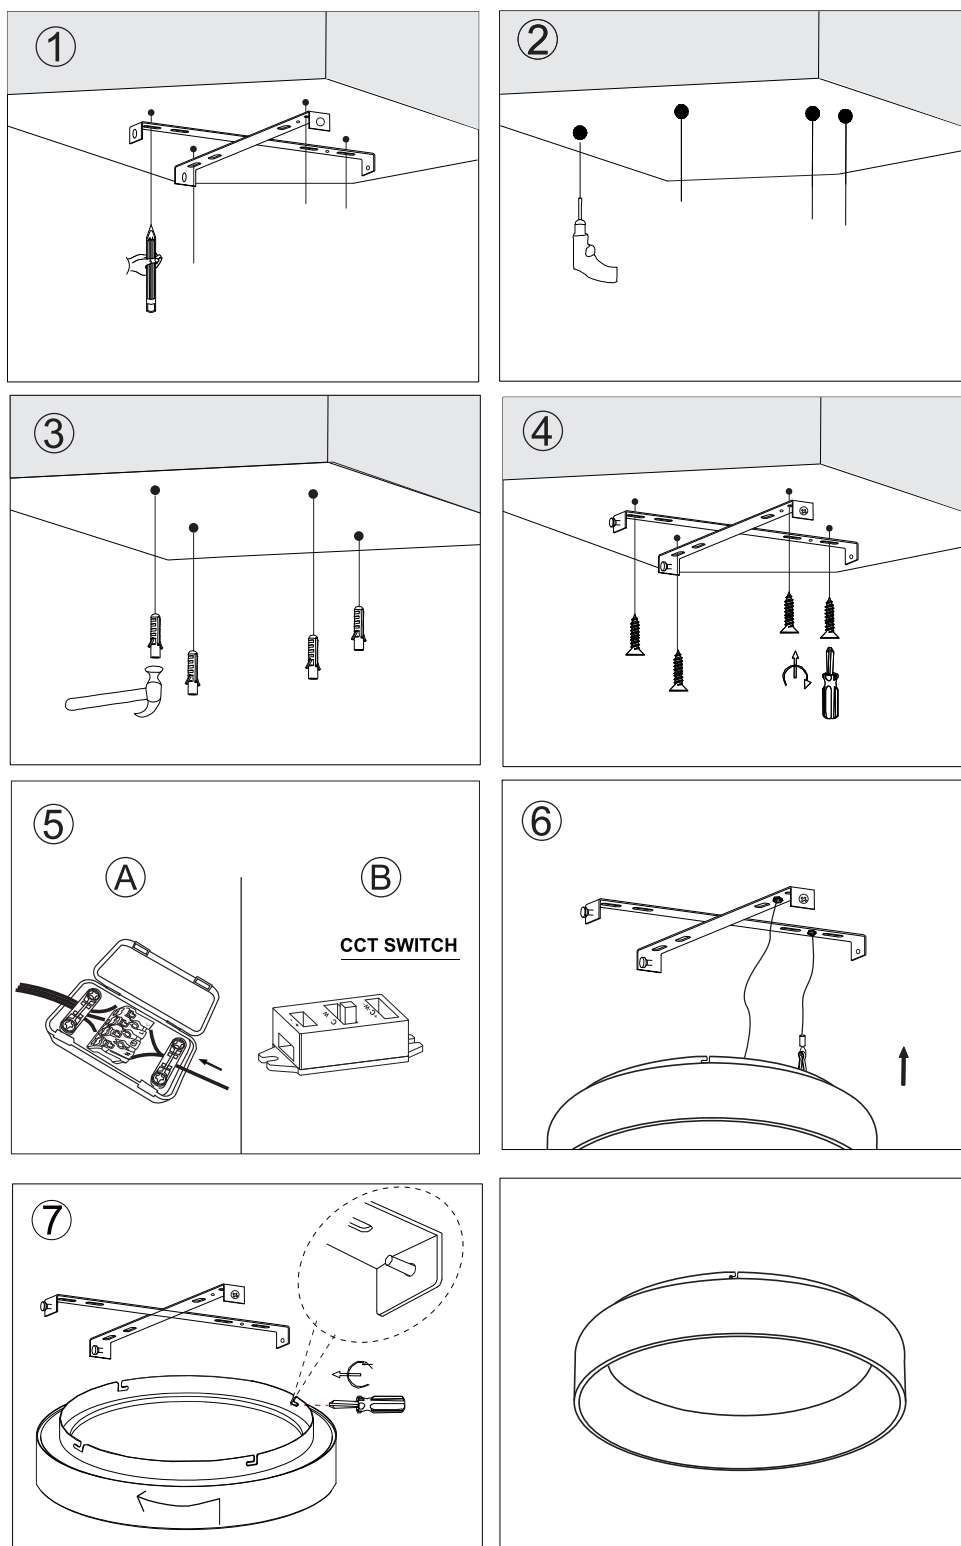

Artikel Nr. / Article No.: 348180-185

Deckenaufbauleuchte Sculptoris / Surface mounted ceiling lamp Sculptoris
220-240V AC/50-60Hz, 400 mm / 30 W, 600 mm / 42 W, 800 mm / 60 W

Achtung! Für diese Arbeiten müssen Sie die Spannungsversorgung trennen.
Attention! For this work you must turn off the power supply.

N = Blau • ⊕ = Gelb / Grün • L = Braun
N = Blue • ⊕ = Yellow / Green • L = Brown

Die Leuchte enthält Lichtquellen der Energieeffizienzklassen E und F.
The luminaire contains light sources of energy efficiency classes E and F.