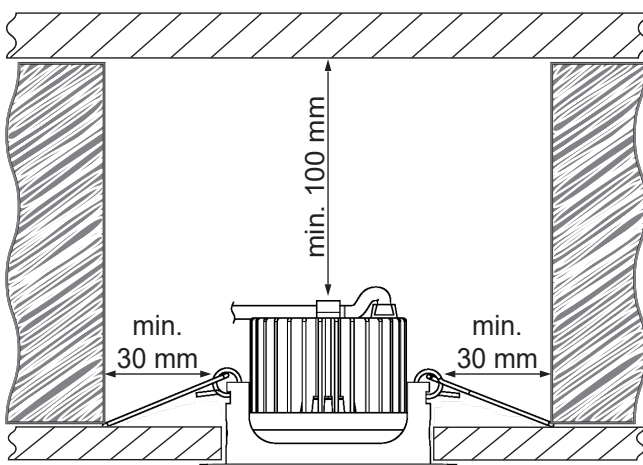

3. Abstände / Distances