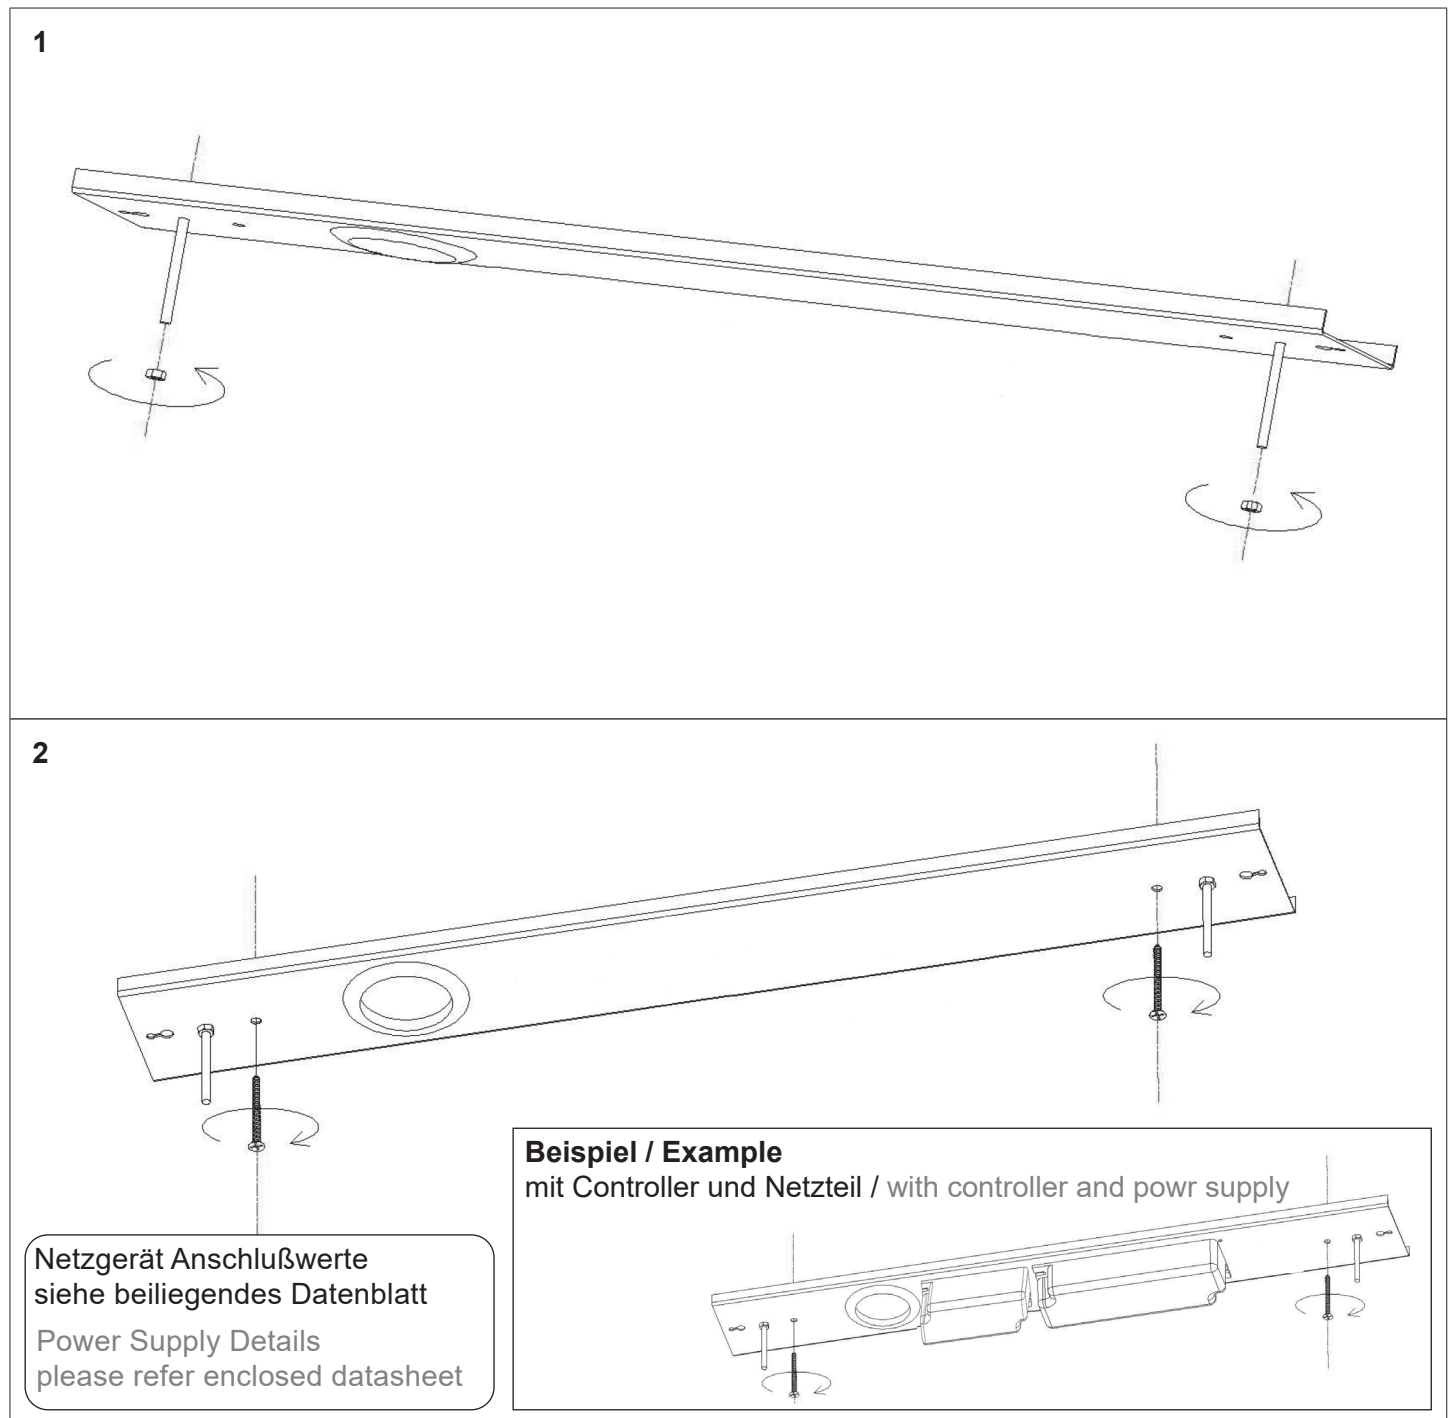

Artikel Nr. / Article No.: **620031 / 620032**

LED Event-Panel Transparent RGBNW mit Baldachin und Abhängung
LED Event-Panel Transparent RGBNW with baldachin and suspension kit

Achtung! Für diese Arbeiten müssen Sie die Spannungsversorgung trennen.
Attention! For this work you must turn off the power supply.